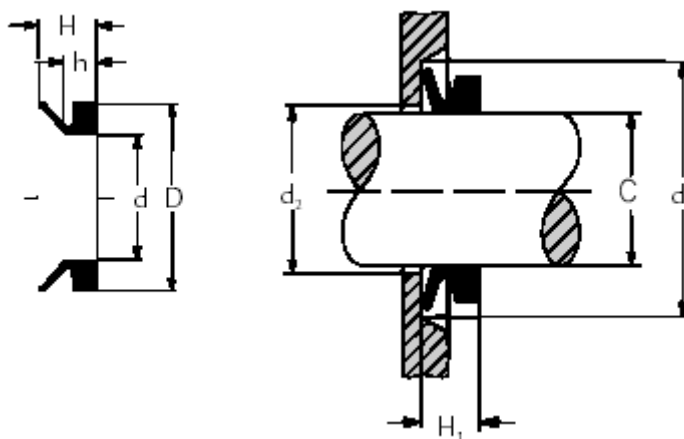

Article number: 17950050

Description: KLEE V-ring VA 50-50 NBR 60

Measures

C = 48-53

d = 45

D = 55.0

d1 = C+15

d2 = C+3

h = 5.5

H = 9.0

H1 = 7 +/- 1